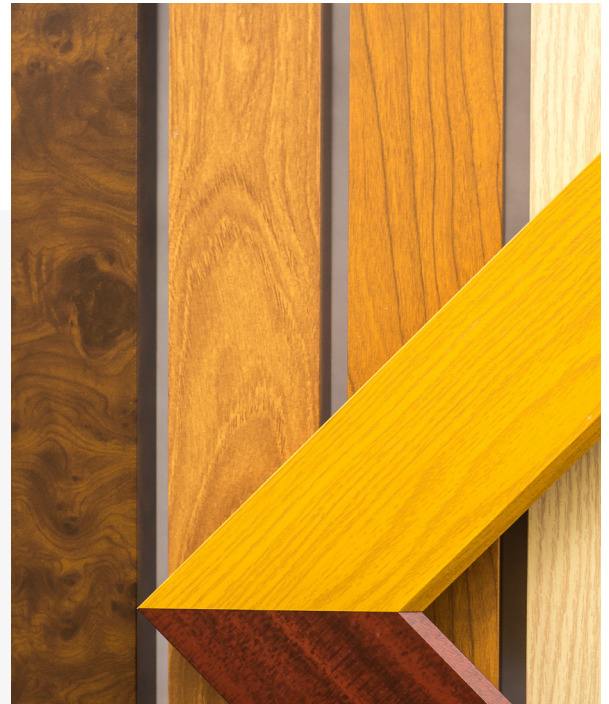

DECORAL

AMAZING SURFACE TREATMENT FOR ALUMINUM PROFILES

“Decoral is the right choice when you are looking for a durable and stylish coating solution.”

Decoral coating

- » The coating is durable and protects the aluminum from abrasion.
- » Decoral is the right choice when you are looking for a durable and stylish coating solution.
- » With Decoral the surface can imitate stone, wood, or almost any desired pattern
- » Dirt and stains can be removed from the surfaces by washing.

Features of the Decoral coating

- » The coating withstands water, humidity and UV radiation
- » Wood-looking aluminum profiles can replace heavy wood structures and therefore reduce fire loads.
- » Decoral-coated products can also be recycled.
- » The coating can be applied up to 6.8 m-long profiles.