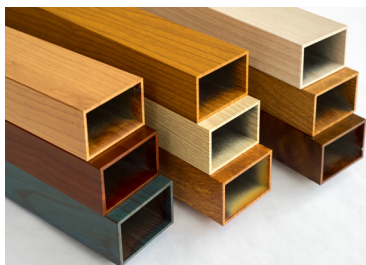

DECORAL

AMAZING SURFACE TREATMENT FOR ALUMINUM PROFILES

“Decoral is the right choice when you are looking for a durable and stylish coating solution.”

Decoral coating

- » The coating is durable and protects the aluminum from abrasion.
- » Decoral is the right choice when you are looking for a durable and stylish coating solution.
- » With Decoral the surface can imitate stone, wood, or almost any desired pattern
- » Dirt and stains can be removed from the surfaces by washing.

Features of the Decoral coating

- » The coating withstands water, humidity and UV radiation
- » Wood-looking aluminum profiles can replace heavy wood structures and therefore reduce fire loads.
- » Decoral-coated products can also be recycled.
- » The coating can be applied up to 6.8 m-long profiles.